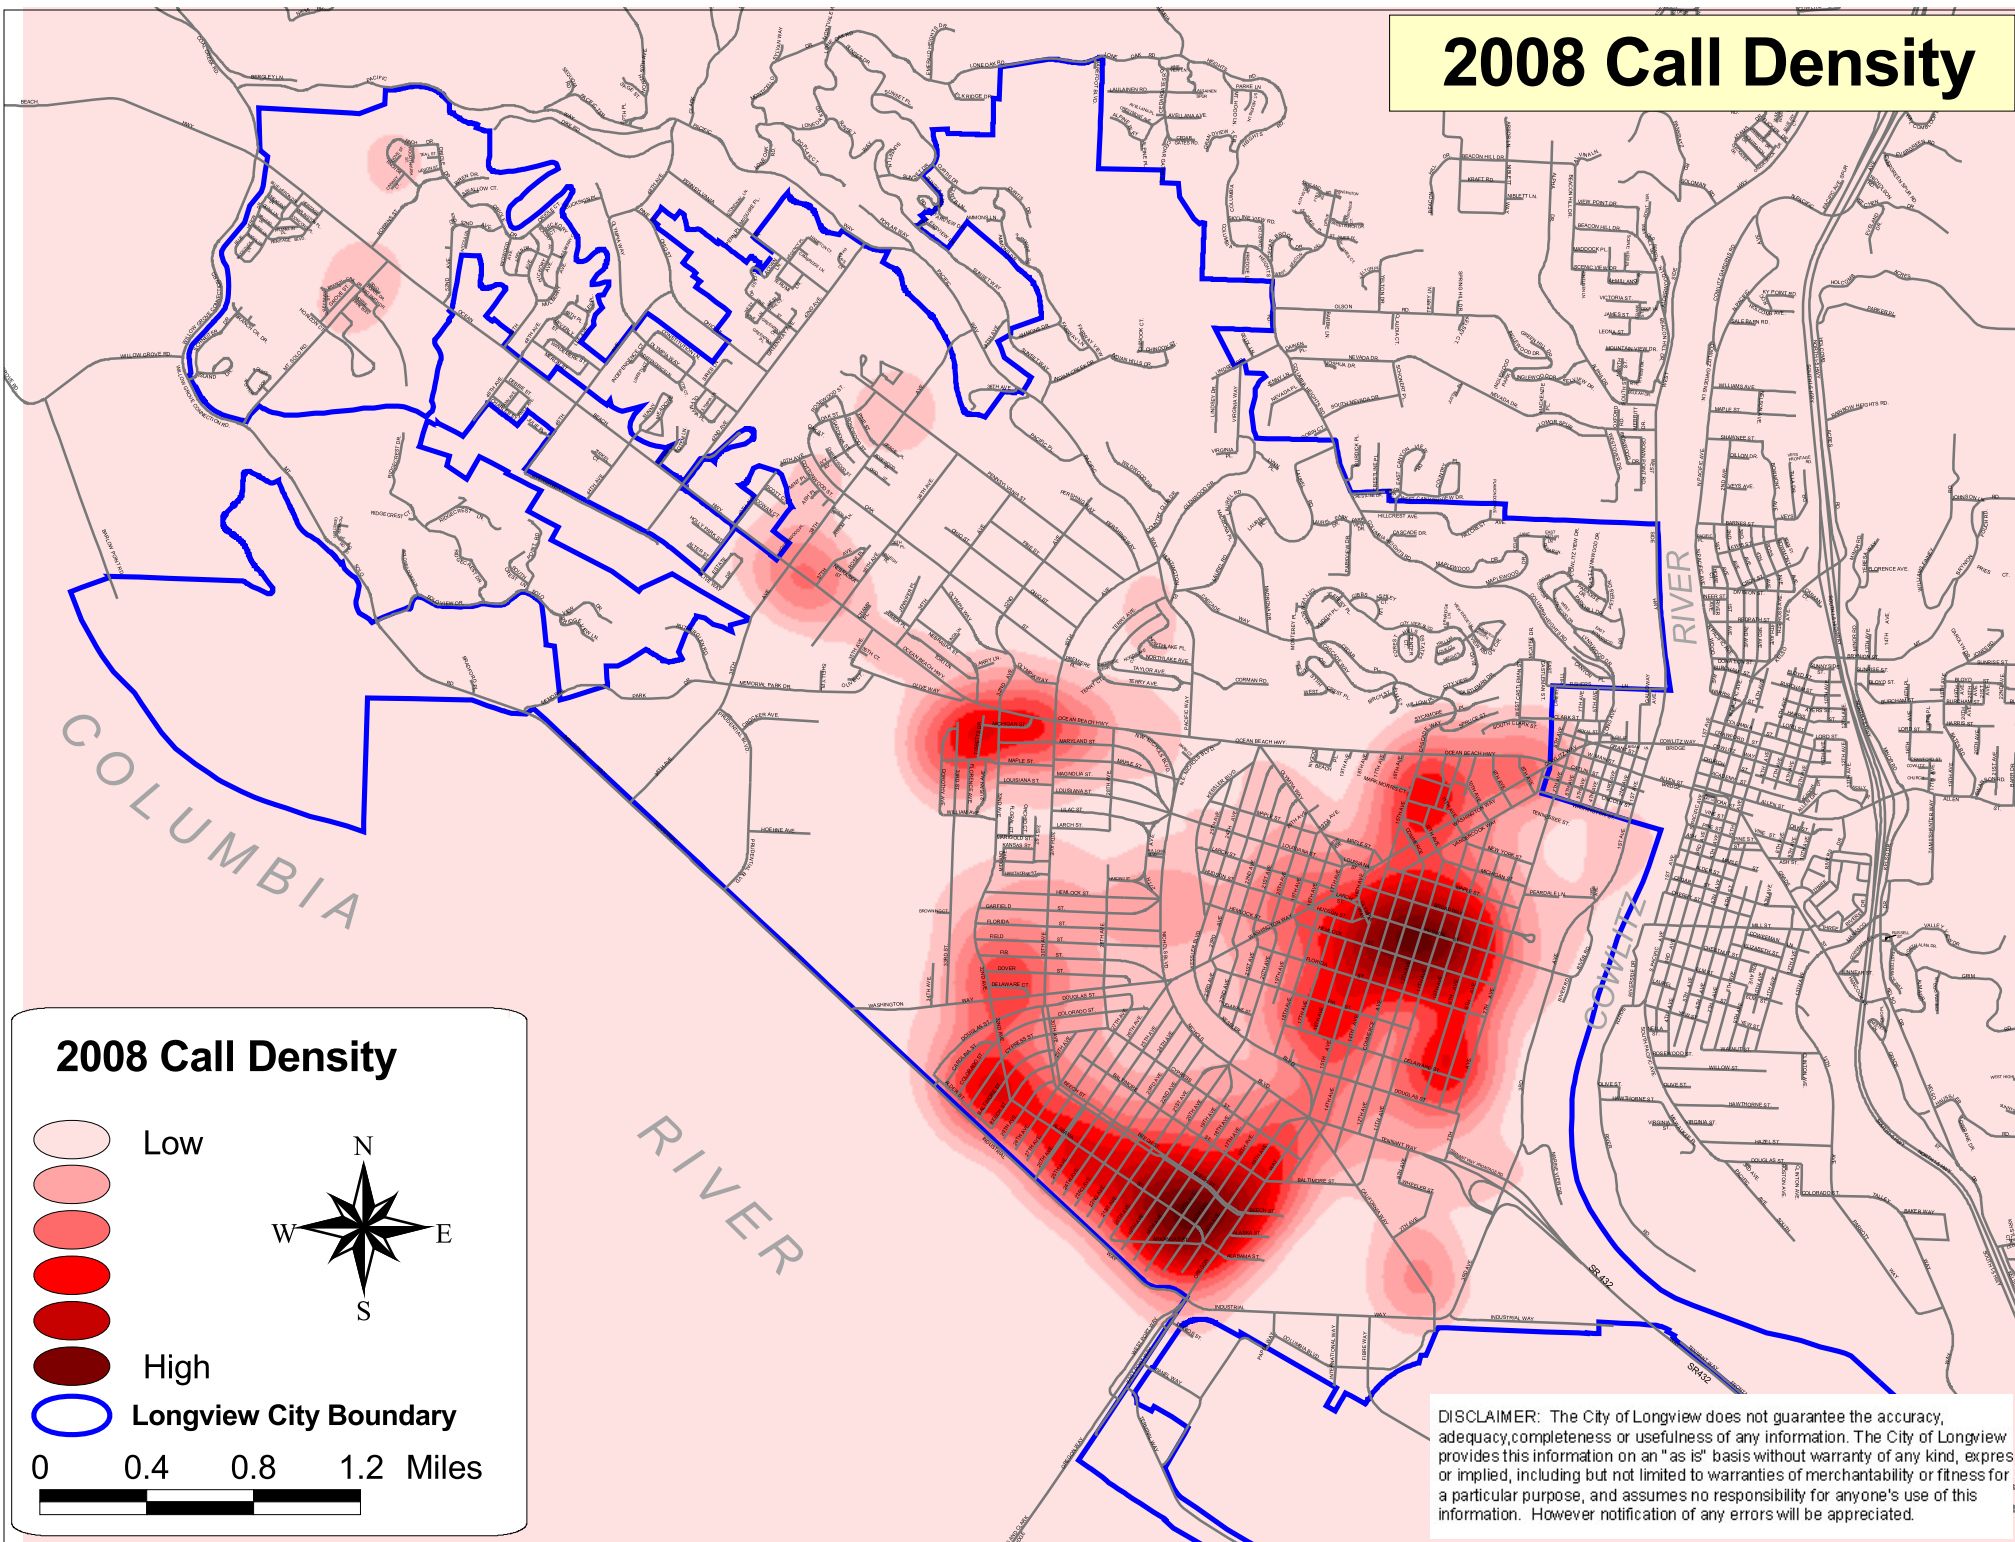

2008 Call Density

2008 Call Density

Longview City Boundary

0 0.4 0.8 1.2 Miles

DISCLAIMER: The City of Longview does not guarantee the accuracy, adequacy, completeness or usefulness of any information. The City of Longview provides this information on an "as is" basis without warranty of any kind, express or implied, including but not limited to warranties of merchantability or fitness for a particular purpose, and assumes no responsibility for anyone's use of this information. However notification of any errors will be appreciated.